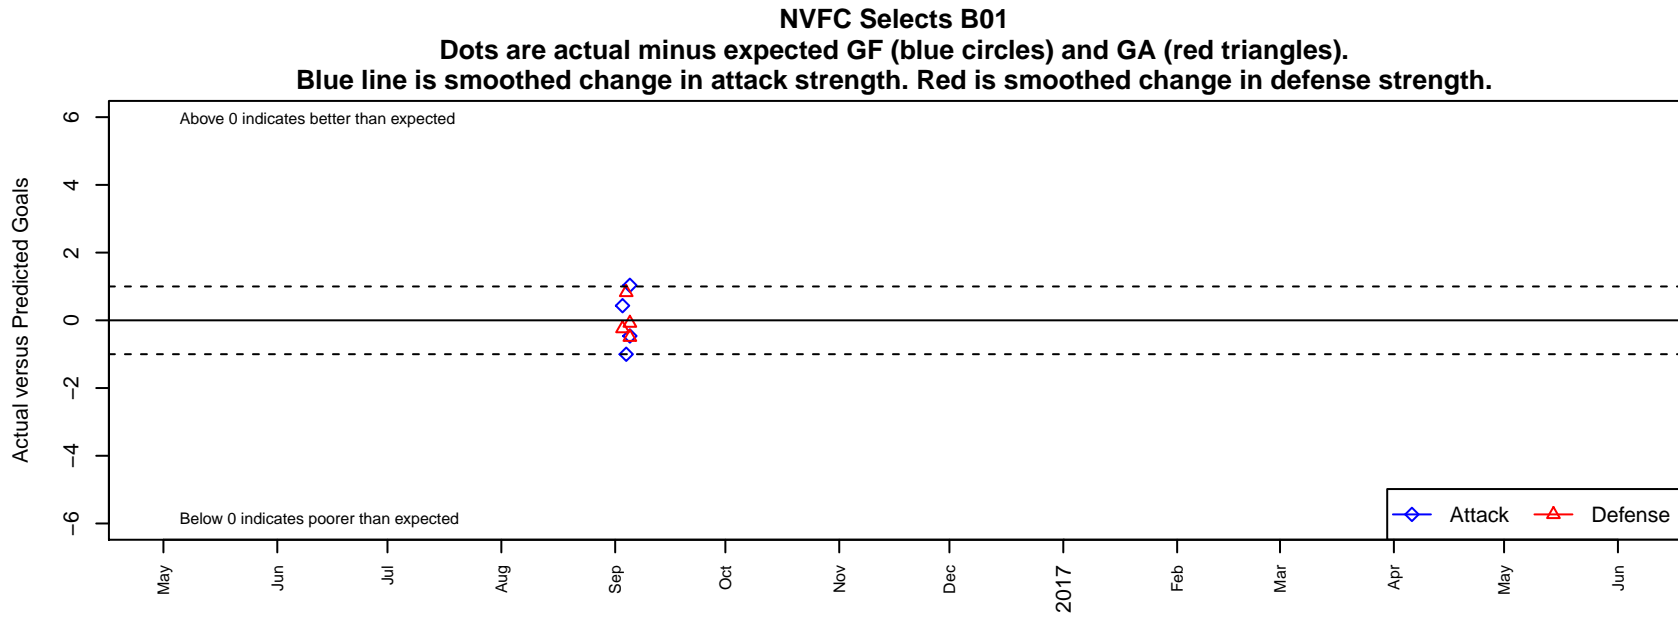

# NVFC Selects B01

, BC  
B01 total strength=1969  
attack=51.26 defense=64.23

alt names used:  
NVFC SELECTS (CANADA)

Venues played:  
2016 SX Cup U16 Metro – Tier 2 U16

<b>date</b>	<b>home</b>		<b>away</b>		<b>venue</b>	<b>pred.home</b>	<b>pred.away</b>
2016-09-05	PUFC Elite B01	1	NVFC Selects B01	2	2016 SX Cup U16 Metro – Tier 2 U16	0.92	2.46
2016-09-05	NVFC Selects B01	2	Coquitlam Metro Ford Athletico B01	2	2016 SX Cup U16 Metro – Tier 2 U16	0.97	1.50
2016-09-04	PGYSA Timberwolves B01	0	NVFC Selects B01	0	2016 SX Cup U16 Metro – Tier 2 U16	0.82	1.00
2016-09-03	NVFC Selects B01	2	Vancouver FC B02	1	2016 SX Cup U16 Metro – Tier 2 U16	1.57	0.76